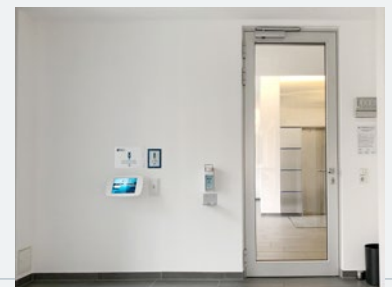

Steinmüller

by Hitachi Zosen INOVA

www.hzi-steinmueller.com

WELCOME!

How you „check in“

The right door

We have three doors in the entrance area. The right door is for employees with disabilities, the middle is our employee door - both are activated by fingerprint. The left door is our visitor door. You can open the

door using a button on the right side. Please enter! You will now come to our visitor room, which you can leave at any time.

Registration

You will find a registration terminal in the visitor waiting room. Log on using an easy-to-use interface. Your contact person will then be informed that you have arrived at the house.